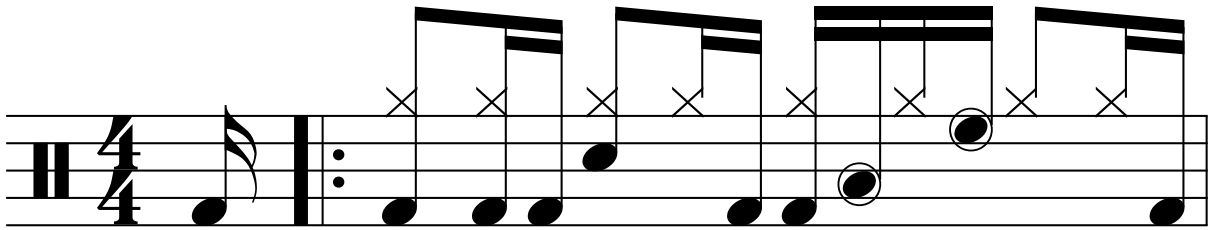

NASTY GROOVE #3

(A TASTE OF OPEN HANDED PLAYING)

KEY

Bass
Drum

Floor
Tom

Snare

High
Tom

Hi Hat