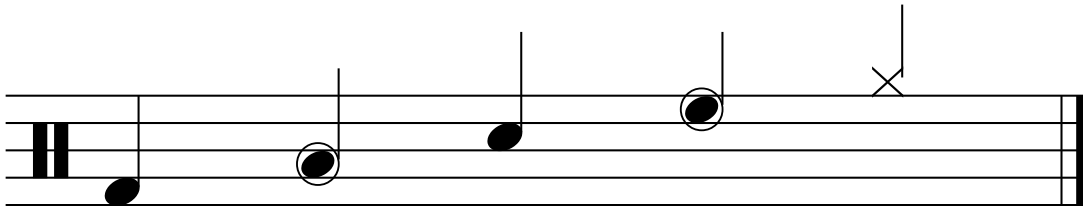

NASTY GROOVE #3

(A TASTE OF OPEN HANDED PLAYING)

KEY

Bass
Drum

Floor
Tom

Snare

High
Tom

Hi Hat