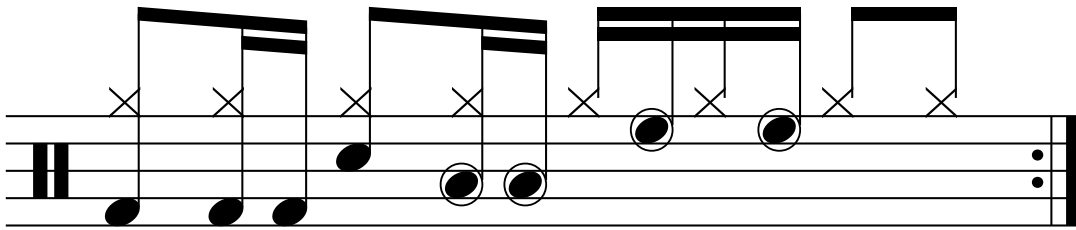

NASTY GROOVE #3

(A TASTE OF OPEN HANDED PLAYING)

KEY

Bass
Drum

Floor
Tom

Snare

High
Tom

Hi Hat