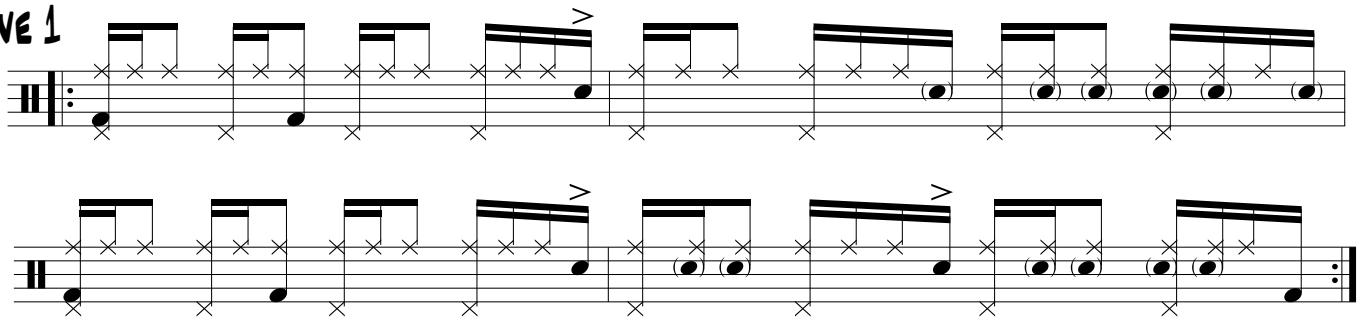

# GROOVE IDEAS USING THE "1-E-AND, 2-E-AND" CYMBAL PATTERN

WWW.BANGTHEDRUMSCHOOL.COM

## GROOVE 1

## GROOVE 2

**KEY**

HI HAT W FOOT      BASS DRUM      GHOSTED SNARE      ACCENTED SNARE      RIDE